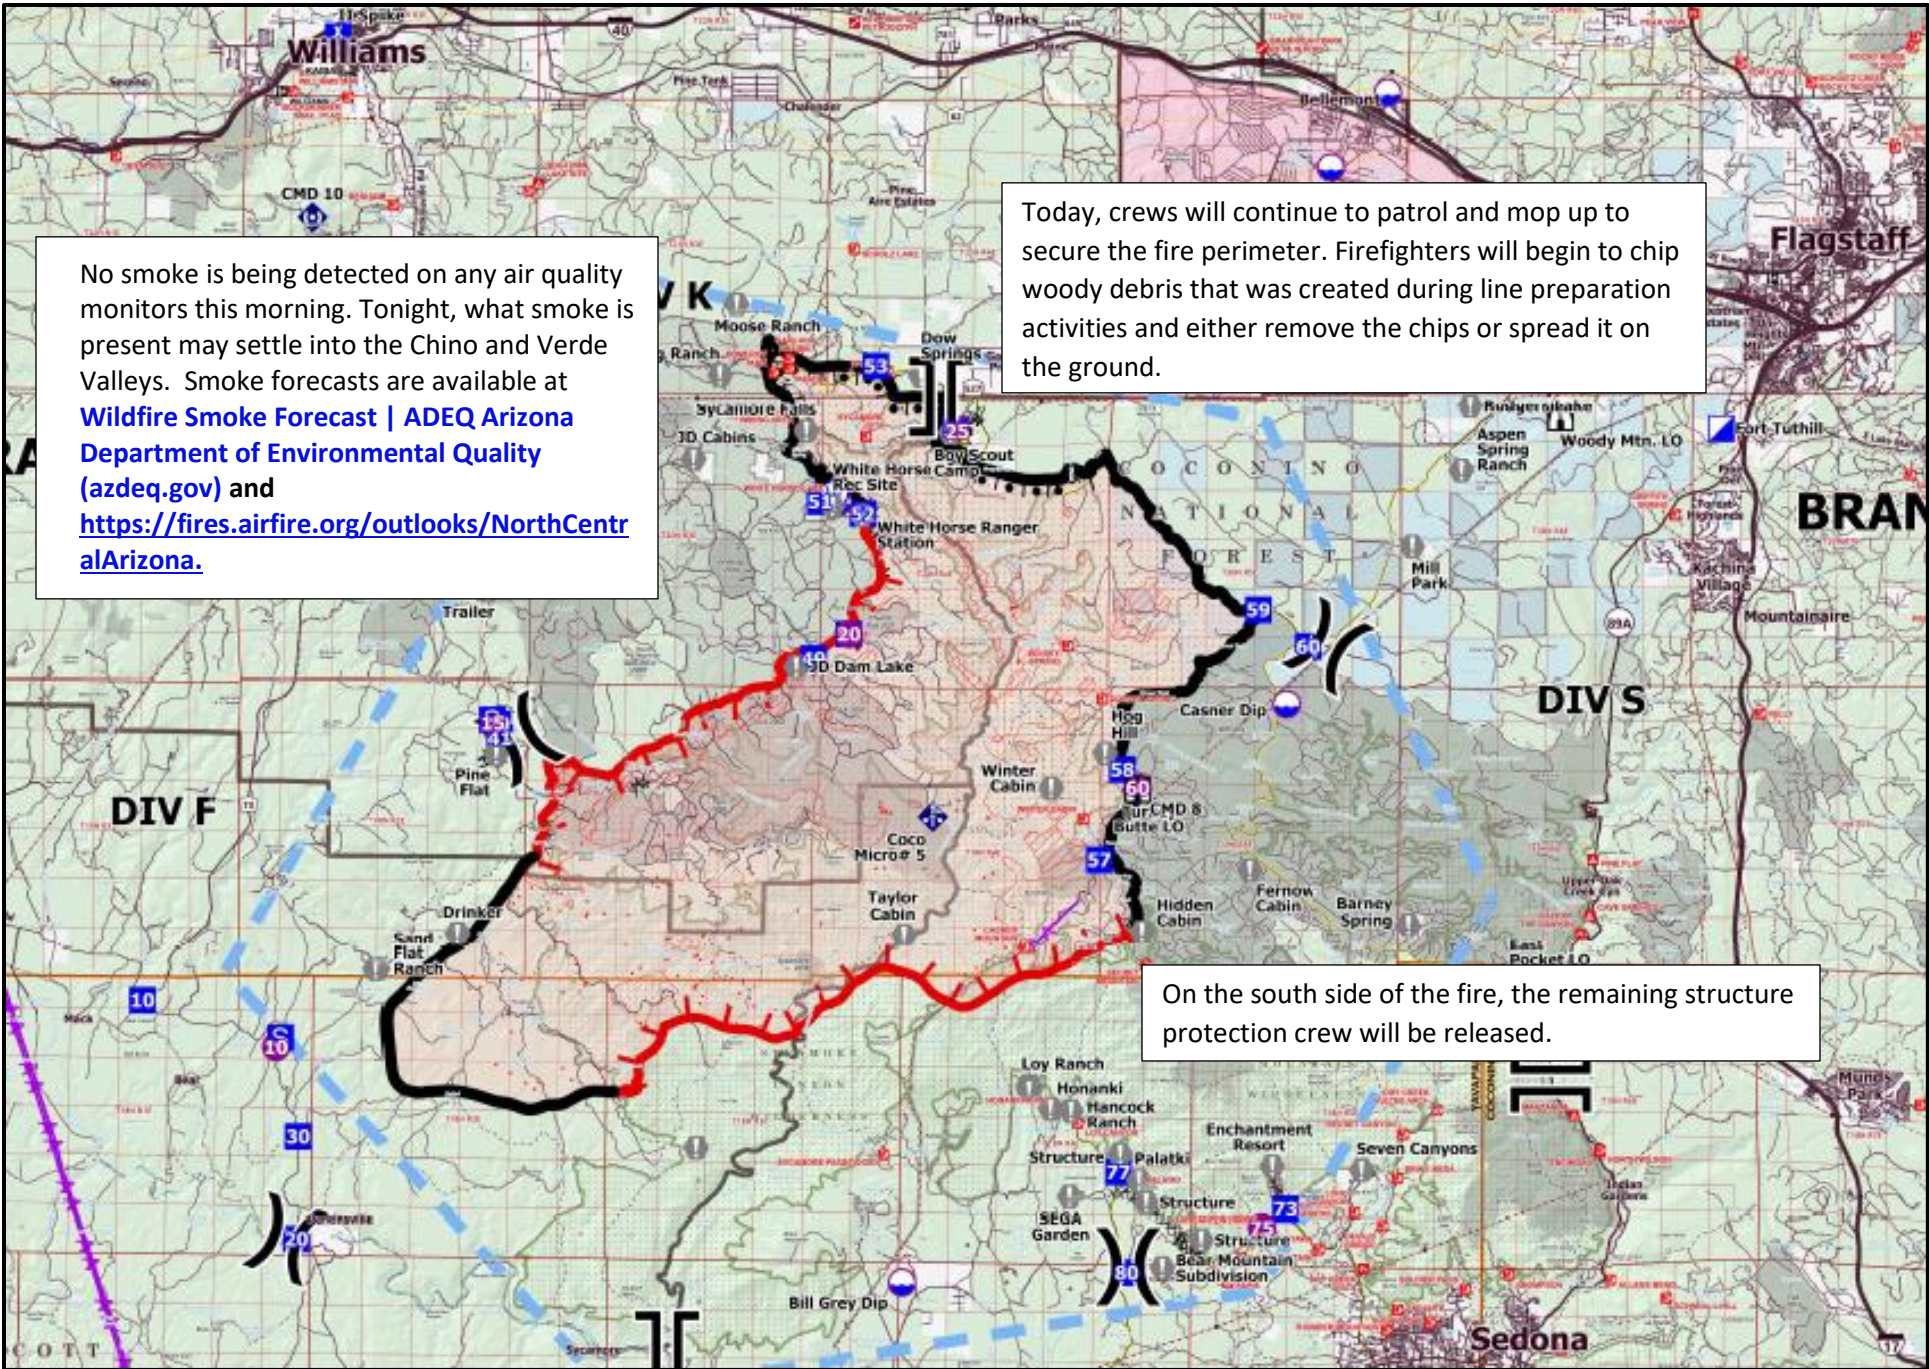

MAP OF ACTIVITIES IN JUNE 29, 2021 UPDATE

No smoke is being detected on any air quality monitors this morning. Tonight, what smoke is present may settle into the Chino and Verde Valleys. Smoke forecasts are available at [Wildfire Smoke Forecast | ADEQ Arizona Department of Environmental Quality \(azdeq.gov\)](https://wildfire.smokeforecast.gov/) and <https://fires.airfire.org/outlooks/NorthCentralArizona>.

Today, crews will continue to patrol and mop up to secure the fire perimeter. Firefighters will begin to chip woody debris that was created during line preparation activities and either remove the chips or spread it on the ground.

On the south side of the fire, the remaining structure protection crew will be released.